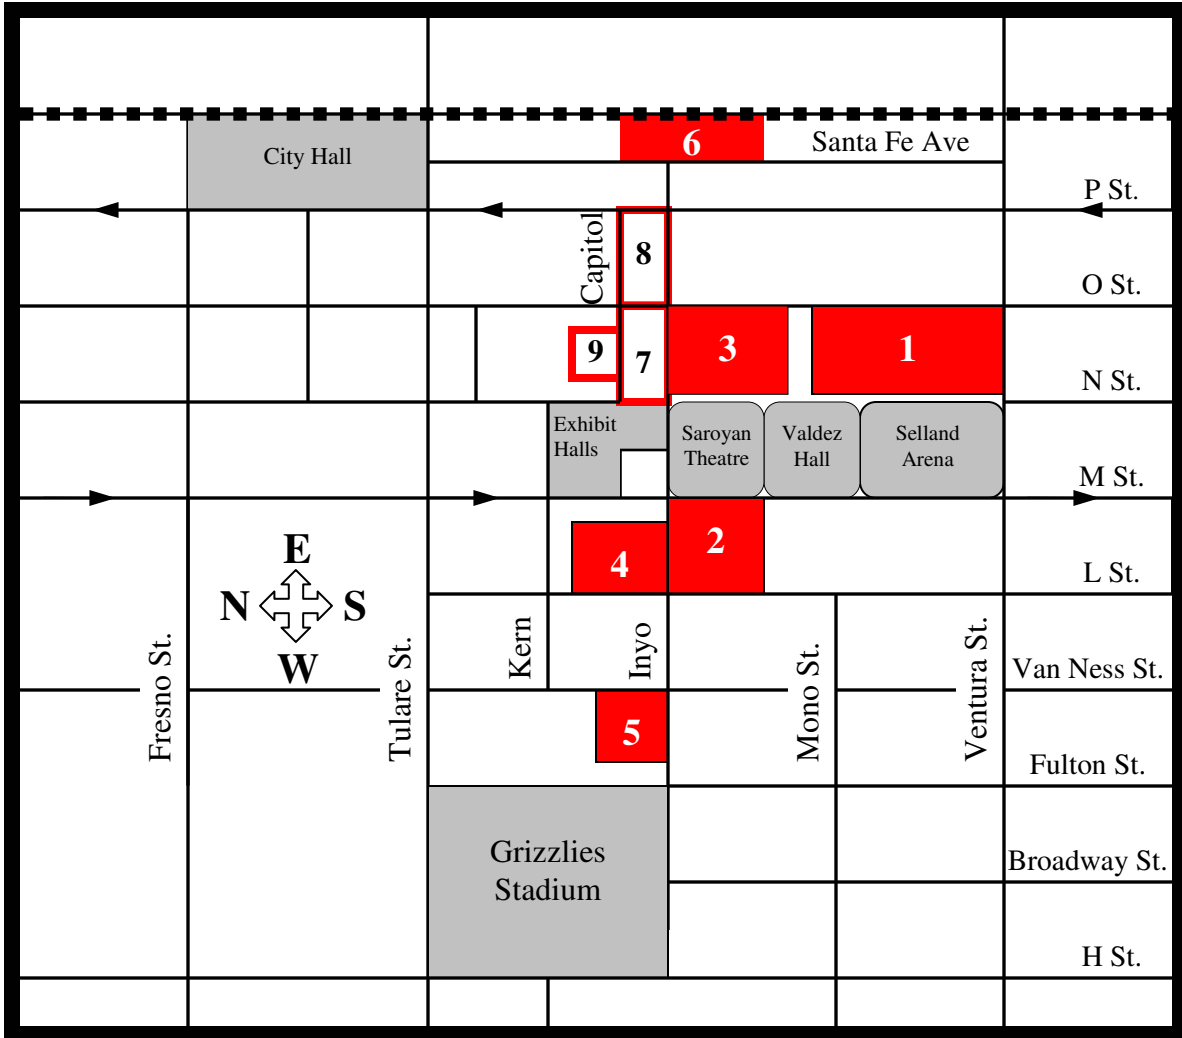

# Fresno Convention & Entertainment Center Area Parking Map

Updated Dec. 2005

### Parking

- 1- FCEC Parking Lot
- 2- FCEC/Radisson Garage
- 3- New Inyo Street Garage
- 4- Tower Garage
- 5- Spiral Garage
- 6- Santa Fe Lot
- 7 & 8- Civic Center Lots
- 9- Civic Center Lot

### Entrance

- O St.
- L. St
- O St. & Inyo St.
- L St.
- Inyo. St.
- Santa Fe Ave.
- Inyo St
- Capitol St.

### Exits to take from Highways

- |                    |                                     |
|--------------------|-------------------------------------|
| Southbound Hwy. 41 | Tulare St., O St., or Van Ness Ave. |
| Southbound Hwy. 99 | Ventura Ave.                        |
| Northbound Hwy. 41 | Van Ness Ave.                       |
| Northbound Hwy. 99 | Ventura Ave.                        |